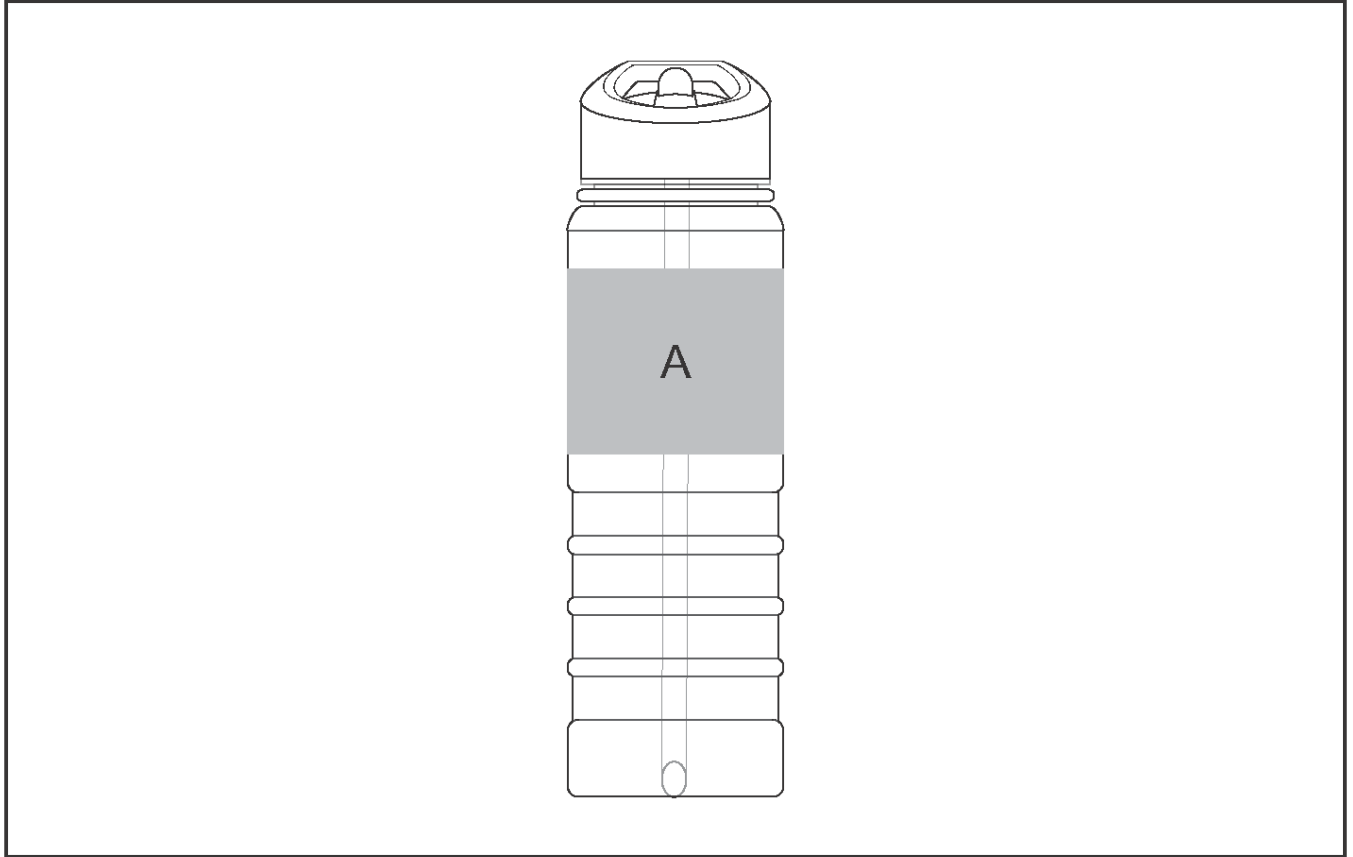

## Quench Plastic Water Bottle - 750ml

### **Position A**

1. Screen Wrap (SW)  
1 Colour  
Size: 210mm wide x 60mm high
2. Pad Printing (PB)  
4 Colours  
Size: 33mm wide x 60mm high
3. Digital Print Drinkware (DP-C)  
Full Colour  
Size: 100mm wide x 76mm high
4. Digital Print Drinkware (DP-D)  
Full Colour  
Size: 234mm wide x 76mm high